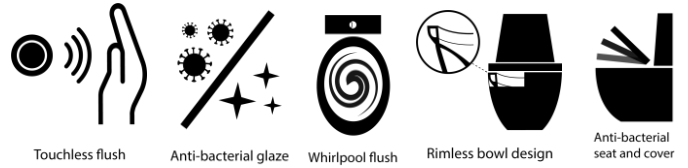

### Features:

- Uniquely sculpted to provide a sleek and luxurious feel.
- Anti-bacterial glaze coating kills bacteria and provides lasting hygiene.
- Rimless bowl design ensures easy cleaning.
- Whirlpool flush cleans the entire bowl in one flush, preventing bacteria and germs from accumulating.
- Anti-bacterial, soft-closing Urea seat and cover prevents germs and withstands degradation.
- \*Upgrade to Touchless Flush for effortless flushing with just a wave of your hand.

### Specifications:

- Flush System : Whirlpool Flush
- Rough-in : S-Trap 150 & 250 mm, P-Trap 180mm
- Dimension : L 670 x W 360 x H 790 mm
- MWELS Rating : 2 Ticks  $\checkmark\checkmark$  (full flush  $\leq 4.0L$ , half flush  $\leq 3.0L$ ) / 3 Ticks  $\checkmark\checkmark\checkmark$  (full flush  $\leq 3.5L$ , half flush  $\leq 2.5L$ )

### Parts:

- All installation accessories
- Urea soft close seat & cover
- Geberit dual flush fittings
- Pan connector (optional)