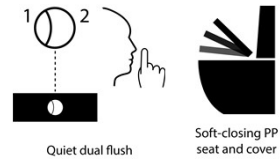

Carissa ST2459
One-Piece Water Closet

Features:

Uniquely sculpted to provide a sleek and luxurious feel.
Takes up less space compared to a close-coupled water closet.
Highest water saving efficiency.

Specifications:

Flush System : Quiet Dual Flush
 Rough-in : P-Trap 180mm
 : Convertible to S-Trap 140/200/250mm
 Dimension : L 685 x W 380 x H 725 mm
 Water Use : Full flush ≤4.0L, Half flush ≤3.0L

Parts:

- All installation accessories
- Polypropylene soft close seat & cover
- Quiet dual flush fittings
- Pan connector (optional)