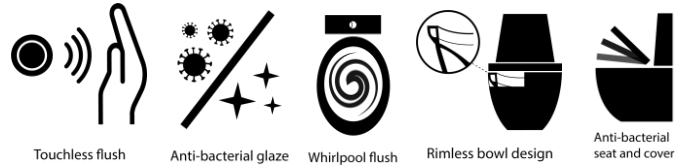

Moraea ST2462/SC3462

Close-Coupled Water Closet

Features:

Sleek and minimalistic design.
 Anti-bacterial glaze coating kills bacteria and provides lasting hygiene. Rimless bowl design ensures easy cleaning.
 Whirlpool flush cleans the entire bowl in one flush, preventing bacteria and germs from accumulating.
 Anti-bacterial, soft-closing Urea seat and cover prevents germs and withstands degradation.
 *Upgrade to Touchless Flush for effortless flushing with just a wave of your hand.

Specifications:

- Flush System : Whirlpool Flush
- Rough-in : S-Trap 150 & 250 mm
- Dimension : L 670 x W 380 x H 800 mm
- MWELS Rating : 2 Ticks √√ (full flush ≤4.0L, half flush ≤3.0L) /
 3 Ticks √√√ (full flush ≤3.5L, half flush ≤2.5L)

Parts:

- All installation accessories
- Urea soft close seat & cover
- Quiet dual flush fittings
- Pan connector (optional)

Technical Drawing Specification: