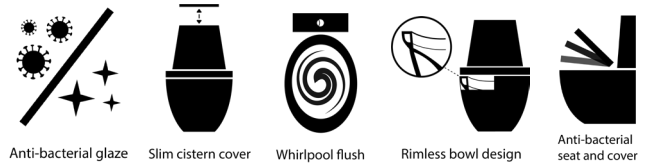

## Ixia ST2466-AB

One-Piece Water Closet

### Features:

Uniquely sculpted to provide a sleek and luxurious feel.  
 Suitable for the contemporary bathroom setting.  
 Anti-bacterial glaze coating kills bacteria and provides lasting hygiene.  
 Rimless bowl design ensures easy cleaning.  
 Whirlpool flush cleans the entire bowl in one flush, preventing bacteria and germs from accumulating.  
 Anti-bacterial, soft-closing Urea seat and cover prevents germs and withstands degradation.

### Specifications:

Flush System : Quiet Dual Flush  
 Rough-in : S-Trap 150 & 250 mm  
 Dimension : L 670 x W 380 x H 775 mm  
 MWELS Rating : 2 Ticks √√ (full flush ≤4.0L, half flush ≤3.0L) /  
 3 Ticks √√√ (full flush ≤3.5L, half flush ≤2.5L)

### Parts:

- All installation accessories
- Urea soft close seat & cover
- Quiet dual flush fitting set
- Pan connector (optional)