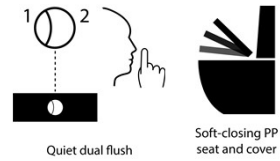

Camellia ST2488/ SC3033 IB

Close-Coupled Water Closet

Features:

Eco concept water closet and suitable for the environmental conscious.
 Water from IB spout will be refilled into cistern for next flush.
 Highest water saving efficiency.

Specifications:

Flush System : Quiet Dual Flush (available in left & right press)
 : Water refilled from IB spout
 Rough-in : S-Trap 140 & 250mm
 Dimension : L 665 x W 383 x H 795 mm
 MWELS Rating : 2 Ticks √√ (full flush ≤4.0L, half flush ≤3.0L) /
 3 Ticks √√√ (full flush ≤3.5L, half flush ≤2.5L)

Parts:

- All installation accessories
- Polypropylene soft close seat & cover
- Quiet dual flush fittings
- IB spout
- Pan connector (optional)

Technical Drawing Specification: