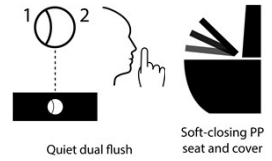

Emilia ST2888/SC3188
Close-Coupled Water Closet

Features:

Come with eco-max washdown flushing effect.
Sleek and modern design.
Suitable for the contemporary bathroom setting.

Specifications:

Flush system : Quiet Dual Flush
 Rough-In : P-Trap
 : Convertible to S Trap 140/250mm
 Dimension : L 670 x W 380 x H 835 mm
 Water Use : Full flush ≤4.0L, Half flush ≤3.0L

Parts:

- All installation accessories
- Polypropylene soft close seat & cover
- Bidet seat & cover available (optional)
- Quiet dual flush fittings
- Pan connector (optional)

Technical Drawing Specification: