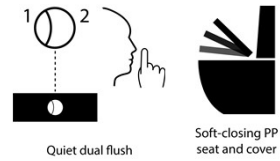

### Features:

Classic design suitable for various bathroom settings.  
 Quiet flushing ensures minimal disturbances to the surrounding environment.  
 Dual flush system allows for flexibility in water usage.

### Specifications:

Flush System : Quiet Dual Flush  
 Rough-in : S-Trap 140, 225 & 300 mm  
 Dimension : L 690 x W 375 x H 763 mm  
 MWELS Rating : 2 Ticks √√ (full flush ≤4.0L, half flush ≤3.0L)

### Parts:

- All installation accessories
- Polypropylene soft close seat & cover
- Quiet dual flush fittings
- Pan connector (optional)