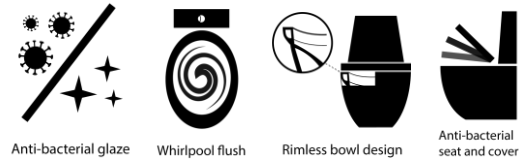

Acacia ST6019

Wall-Hung Water Closet

Features:

Elegant and minimalist design for the modern bathroom.
 Hangs unobtrusively to the wall as a bathroom feature.
 Anti-bacterial glaze coating kills bacteria and provides lasting hygiene.
 Rimless bowl design ensures easy cleaning.
 Whirlpool flush cleans the entire bowl in one flush, preventing bacteria and germs from accumulating.
 Anti-bacterial, soft-closing Urea seat and cover prevents germs and withstands degradation.

Specifications:

Flush system : Flush valve or Concealed cistern
 Available inlet : Back Inlet
 Rough-In : P-Trap
 Dimension : L 495 x W 360 x H 350 mm
 MWELS Rating : 2 Ticks √√ (full flush ≤4.0L, half flush ≤3.0L) /
 3 Ticks √√√ (full flush ≤3.5L, half flush ≤2.5L)

Parts:

- All installation accessories and supporting frame
- Urea soft close seat & cover
- Concealed cistern with quiet dual flushing fittings (optional)
- Pan connector (optional)

Technical Drawing Specification: